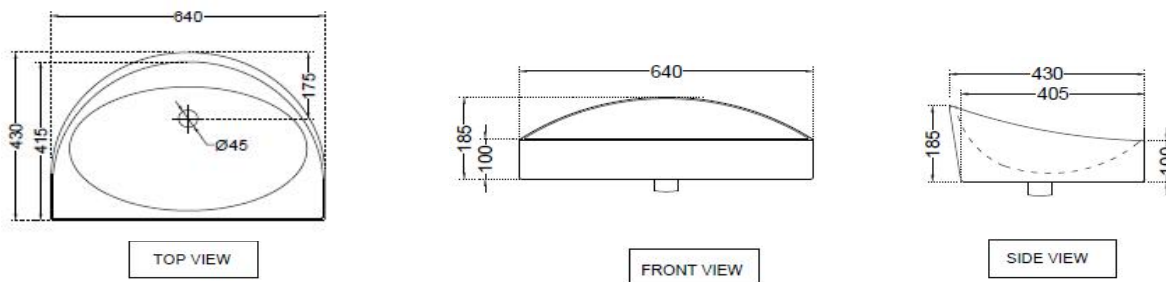

SPECIFICATION DATA SHEET

PRODUCT DETAILS

Manufacturer :	Artize	Type:	Counter Top Basin
Outlet	Vertical	Colour:	White
Technical Details:	ID of waste outlet hole dia. $\varnothing 45 \pm 3$ mm	Material:	Fine Fire Clay
Horizontal distance between the Bowl edge and the centre line of the waste outlet hole ≤ 175 mm			

PRODUCT IMAGE

TECHNICAL DRAWING

Product Dimension	640x430x185 mm	FEATURES Exclusive design
Basin Inner Dimension	565x390x80 mm	
Product Weight	15.25 kg.	

CERTIFICATION

Compliance : EN 14688:2015 (E)

DISCLAIMER: Our every effort has been made to ensure factual accuracy, the information presented subject to changes due to requirements in different sites, markets and/ or countries. All dimensions are in mm (Tolerance ± 5 MM). Jaquar reserves the right to make the necessary amendments at any time without prior notice.